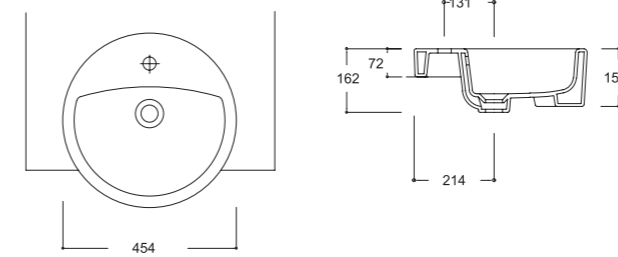

FC11TUL01
YARIM TEZGAH ÜSTÜ LVB. (43x55)
FC11TUL01
SEMI RECESSED BASIN (43x55)

FC14TUL01
YARIM TEZGAH ÜSTÜ LVB. (42x55)
FC14TUL01
SEMI RECESSED BASIN (42x55)

TP15TUL01
YARIM TEZGAH ÜSTÜ LVB. (40x50)
TP15TUL01
SEMI RECESSED BASIN (40x50)

FC06TUL01
YARIM TEZGAH ÜSTÜ LVB. (45x57)
FC06TUL01
SEMI RECESSED BASIN (45x57)

FC16TUL01
YARIM TEZGAH ÜSTÜ LVB. (45x45)
FC16TUL01
SEMI RECESSED BASIN (45x45)

FC19TUL02
YARIM TEZGAH ÜSTÜ LVB. (30x54)
FC19TUL01
SEMI RECESSED BASIN (30x54)