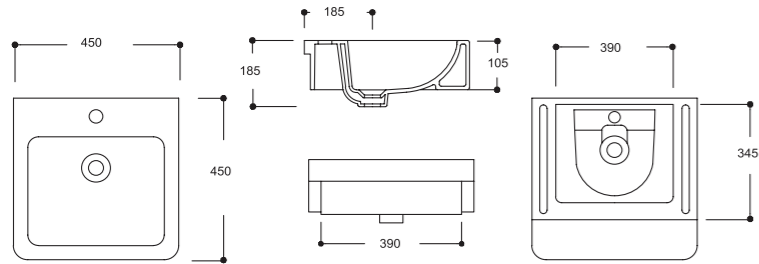

FC11TUL01
YARIM TEZGAH ÜSTÜ LVB. (43x55)
FC11TUL01
SEMI RECESSED BASIN (43x55)

FC14TUL01
YARIM TEZGAH ÜSTÜ LVB. (42x55)
FC14TUL01
SEMI RECESSED BASIN (42x55)

TP15TUL01
YARIM TEZGAH ÜSTÜ LVB. (40x50)
TP15TUL01
SEMI RECESSED BASIN (40x50)

FC06TUL01
YARIM TEZGAH ÜSTÜ LVB. (45x57)
FC06TUL01
SEMI RECESSED BASIN (45x57)

FC16TUL01
YARIM TEZGAH ÜSTÜ LVB. (45x45)
FC16TUL01
SEMI RECESSED BASIN (45x45)

FC19TUL02
YARIM TEZGAH ÜSTÜ LVB. (30x54)
FC19TUL01
SEMI RECESSED BASIN (30x54)