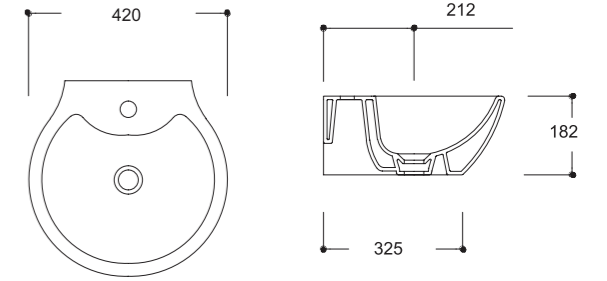

NO27MUL00
NOVA ÇAP 45 cm MOBİLYA ÜSTÜ
LAVABO-BATARYA DELİKSİZ

NO27MUL00
NOVA BOWL (Ø45 cm)

NO27MUL01
NOVA ÇAP 45 cm MOBİLYA ÜSTÜ
LAVABO-BATARYA DELİKLİ

NO27MUL01
NOVA BOWL (Ø45 cm)

TP03MUL00
MOBİLYA ÜSTÜ LAVABO (Ø 42)

TP03MUL00
BOWL (Ø 42)

TP03MUL01
MOBİLYA ÜSTÜ LAVABO (Ø 42)
ARMATÜR DELİKLİ

TP03MUL01
BOWL (Ø 42)

NO30MUL00
NOVA ÇANAK LAVABO (40.6X32.2)

NO30MUL00
NOVA BOWL (40.6X32.2)

TP20MUL00
BADEM MOBİLYA ÜSTÜ LVB. (37x59)

TP20MUL00
BOWL (37X59)

TP19MUL01
MOB. ÜSTÜ GONDOL LVB. (40x60)

TP19MUL01
BOWL (40x60)

TP07MUL01
OVAL MOBİLYA ÜSTÜ LAVABO
(39.5x61.5)

TP07MUL01
BOWL (39.5x61.5)