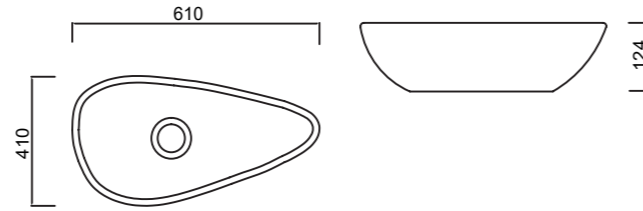

TP03MUL00
BOWL (Ø 42)

TP03MUL01
MOBİLYA ÜSTÜ LAVABO (Ø 42)
ARMATÜR DELİKLİ

TP03MUL01
BOWL (Ø 42)

NO30MUL00
NOVA ÇANAK LAVABO (40.6X32.2)

NO30MUL00
NOVA BOWL (40.6X32.2)

TP20MUL00
BADEM MOBİLYA ÜSTÜ LVB. (37x59)

TP20MUL00
BOWL (37X59)

TP19MUL01
MOB. ÜSTÜ GONDOL LVB. (40x60)

TP19MUL01
BOWL (40x60)

TP07MUL01
OVAL MOBİLYA ÜSTÜ LAVABO
(39.5x61.5)

TP07MUL01
BOWL (39.5x61.5)