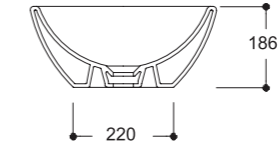

NO27MUL00
NOVA ÇAP 45 cm MOBİLYA ÜSTÜ
LAVABO-BATARYA DELİKSİZ

NO27MUL00
NOVA BOWL (Ø45 cm)

NO27MUL01
NOVA ÇAP 45 cm MOBİLYA ÜSTÜ
LAVABO-BATARYA DELİKLİ

NO27MUL01
NOVA BOWL (Ø45 cm)

TP03MUL00
MOBİLYA ÜSTÜ LAVABO (Ø 42)

TP03MUL00
BOWL (Ø 42)

TP03MUL01
MOBİLYA ÜSTÜ LAVABO (Ø 42)
ARMATÜR DELİKLİ

TP03MUL01
BOWL (Ø 42)

NO30MUL00
NOVA ÇANAK LAVABO (40.6X32.2)

NO30MUL00
NOVA BOWL (40.6X32.2)

TP20MUL00
BADEM MOBİLYA ÜSTÜ LVB. (37x59)

TP20MUL00
BOWL (37X59)

TP19MUL01
MOB. ÜSTÜ GONDOL LVB. (40x60)

TP19MUL01
BOWL (40x60)

TP07MUL01
OVAL MOBİLYA ÜSTÜ LAVABO
(39.5x61.5)

TP07MUL01
BOWL (39.5x61.5)