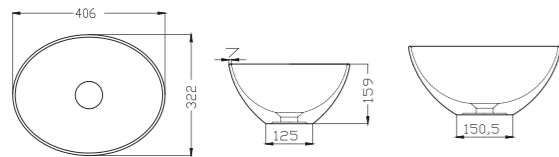

NO27MUL00
NOVA ÇAP 45 cm MOBİLYA ÜSTÜ
LAVABO-BATARYA DELİKSİZ

NO27MUL00
NOVA BOWL (Ø45 cm)

NO27MUL01
NOVA ÇAP 45 cm MOBİLYA ÜSTÜ
LAVABO-BATARYA DELİKLİ

NO27MUL01
NOVA BOWL (Ø45 cm)

TP03MUL00
MOBİLYA ÜSTÜ LAVABO (Ø 42)

TP03MUL00
BOWL (Ø 42)

TP03MUL01
MOBİLYA ÜSTÜ LAVABO (Ø 42)
ARMATÜR DELİKLİ

TP03MUL01
BOWL (Ø 42)

NO30MUL00
NOVA ÇANAK LAVABO (40.6X32.2)

NO30MUL00
NOVA BOWL (40.6X32.2)

TP20MUL00
BADEM MOBİLYA ÜSTÜ LVB. (37x59)

TP20MUL00
BOWL (37X59)

TP19MUL01
MOB. ÜSTÜ GONDOL LVB. (40x60)

TP19MUL01
BOWL (40x60)

TP07MUL01
OVAL MOBİLYA ÜSTÜ LAVABO
(39.5x61.5)

TP07MUL01
BOWL (39.5x61.5)