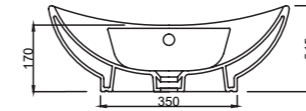

TP03MUL00
BOWL (Ø 42)

TP03MUL01
MOBİLYA ÜSTÜ LAVABO (Ø 42)
ARMATÜR DELİKLİ

TP03MUL01
BOWL (Ø 42)

NO30MUL00
NOVA ÇANAK LAVABO (40.6X32.2)

NO30MUL00
NOVA BOWL (40.6X32.2)

TP20MUL00
BADEM MOBİLYA ÜSTÜ LVB. (37x59)

TP20MUL00
BOWL (37X59)

TP19MUL01
MOB. ÜSTÜ GONDOL LVB. (40x60)

TP19MUL01
BOWL (40x60)

TP07MUL01
OVAL MOBİLYA ÜSTÜ LAVABO
(39.5x61.5)

TP07MUL01
BOWL (39.5x61.5)