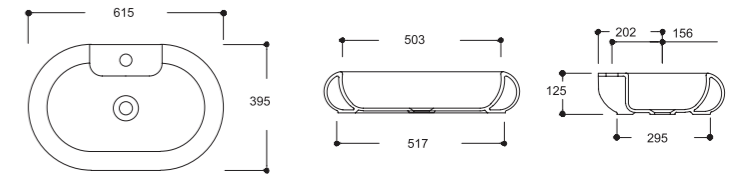

TP03MUL00
BOWL (Ø 42)

TP03MUL01
MOBİLYA ÜSTÜ LAVABO (Ø 42)
ARMATÜR DELİKLİ

TP03MUL01
BOWL (Ø 42)

NO30MUL00
NOVA ÇANAK LAVABO (40.6X32.2)

NO30MUL00
NOVA BOWL (40.6X32.2)

TP20MUL00
BADEM MOBİLYA ÜSTÜ LVB. (37x59)

TP20MUL00
BOWL (37X59)

TP19MUL01
MOB. ÜSTÜ GONDOL LVB. (40x60)

TP19MUL01
BOWL (40x60)

TP07MUL01
OVAL MOBİLYA ÜSTÜ LAVABO
(39.5x61.5)

TP07MUL01
BOWL (39.5x61.5)