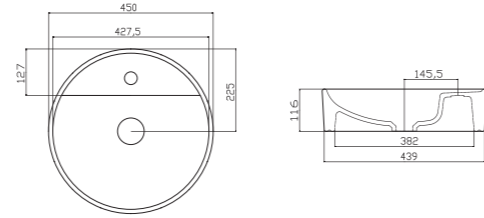

NO27MUL00
NOVA ÇAP 45 cm MOBİLYA ÜSTÜ
LAVABO-BATARYA DELİKSİZ

NO27MUL00
NOVA BOWL (Ø45 cm)

NO27MUL01
NOVA ÇAP 45 cm MOBİLYA ÜSTÜ
LAVABO-BATARYA DELİKLİ

NO27MUL01
NOVA BOWL (Ø45 cm)

TP03MUL00
MOBİLYA ÜSTÜ LAVABO (Ø 42)

TP03MUL00
BOWL (Ø 42)

TP03MUL01
MOBİLYA ÜSTÜ LAVABO (Ø 42)
ARMATÜR DELİKLİ

TP03MUL01
BOWL (Ø 42)

NO30MUL00
NOVA ÇANAK LAVABO (40.6X32.2)

NO30MUL00
NOVA BOWL (40.6X32.2)

TP20MUL00
BADEM MOBİLYA ÜSTÜ LVB. (37x59)

TP20MUL00
BOWL (37X59)

TP19MUL01
MOB. ÜSTÜ GONDOL LVB. (40x60)

TP19MUL01
BOWL (40x60)

TP07MUL01
OVAL MOBİLYA ÜSTÜ LAVABO
(39.5x61.5)

TP07MUL01
BOWL (39.5x61.5)