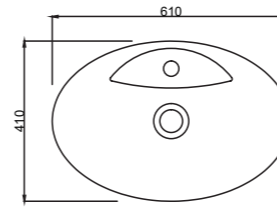

TP03MUL00
BOWL (Ø 42)

TP03MUL01
MOBİLYA ÜSTÜ LAVABO (Ø 42)
ARMATÜR DELİKLİ

TP03MUL01
BOWL (Ø 42)

NO30MUL00
NOVA ÇANAK LAVABO (40.6X32.2)

NO30MUL00
NOVA BOWL (40.6X32.2)

TP20MUL00
BADEM MOBİLYA ÜSTÜ LVB. (37x59)

TP20MUL00
BOWL (37X59)

TP19MUL01
MOB. ÜSTÜ GONDOL LVB. (40x60)

TP19MUL01
BOWL (40x60)

TP07MUL01
OVAL MOBİLYA ÜSTÜ LAVABO
(39.5x61.5)

TP07MUL01
BOWL (39.5x61.5)